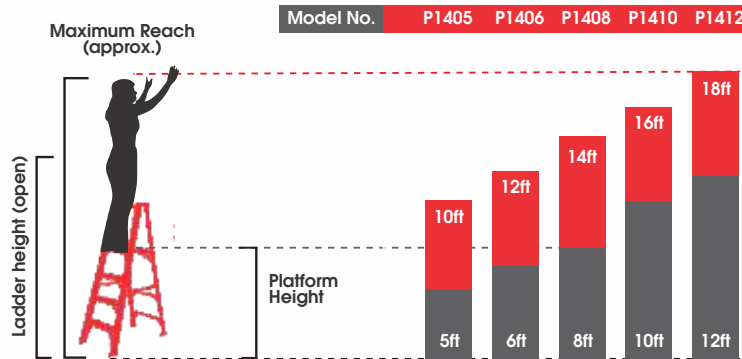

- Safety guard rail above the knee level
- Large comfortable slip resistant platform
- Aluminium braces on steps and rear horizontal struts providing unequalled rigidity
- Heavy duty aluminium rail
- Outer spreader arms with pinch-proof aluminium
- Heavy duty slip resistant safety shoes

P1400 Series

300lbs Type IA

Extra Heavy Duty
Aluminium
Platform Stepladder