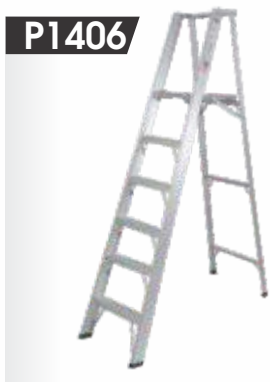

Platform Ladder

Aluminium ANSI 14.2

Above knee
level guard rail

Large
comfortable
slip resistant
platform

Aluminium braces
on steps and
rear horizontal struts

Heavy duty
slip resistant
safety shoes

P1400 SERIES ALUMINIUM PLATFORM LADDERS - SPECIFICATIONS											
Platform Ladder No	Size		Approx Width		Approx Spread		Highest Standing Level		Maximum Reach		Steps+ Platform
	Mts.	Ft.	Mts.	Ft.	Mts.	Ft.	Mts.	Ft.	Mts.	Ft.	
P1405	2.2	7	0.6	2.1	1.1	3.6	1.2	5	3.0	10	4+Platform
P1406	2.4	8	0.7	2.4	1.4	4.6	1.8	6	3.7	12	5+Platform
P1408	3.0	10	0.8	2.6	1.7	5.6	2.4	8	4.3	14	7+Platform
P1410	3.6	12	0.9	2.9	2.0	6.6	3.0	10	4.9	16	9+Platform
P1412	4.2	14	1.0	3.2	2.3	7.6	3.6	12	5.5	18	11+Platform

Available Sizes: 7', 8', 10', 12' & 14' ft

- Safety guard rail above the knee level
- Large comfortable slip resistant platform
- Aluminium braces on steps and rear horizontal struts providing unequalled rigidity
- Heavy duty aluminium rail
- Outer spreader arms with pinch-proof aluminium
- Heavy duty slip resistant safety shoes

P1400 Series

300lbs Type IA

Extra Heavy Duty
Aluminium
Platform Stepladder

P1405

P1406

P1408

P1410

P1412