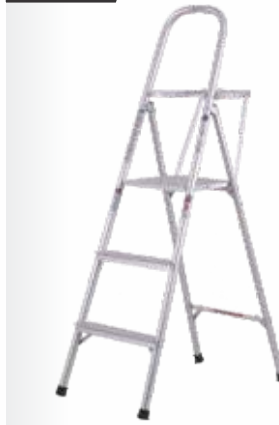

# Platform Ladder

Aluminium  
ANSI 14.2

Aluminium fold  
down utility tray

Large  
comfortable  
slip resistant  
platform

Slip resistant  
safety shoes

Available Sizes: 4', 5' & 6' ft

- Tubular construction, makes this ladder light weight and allows for compact storage
- Aluminium fold down utility tray for tools and paint accessories
- Large comfortable slip resistant platform
- Rubber slip resistant safety shoes
- Wide slip resistant serrated aluminium steps
- Above the knee level guardrail

# 9900 Series

**200lbs** Type III

Light Duty Aluminium Platform Ladder  
Ideal for Home Use

**9904**

**9905**

**9906**