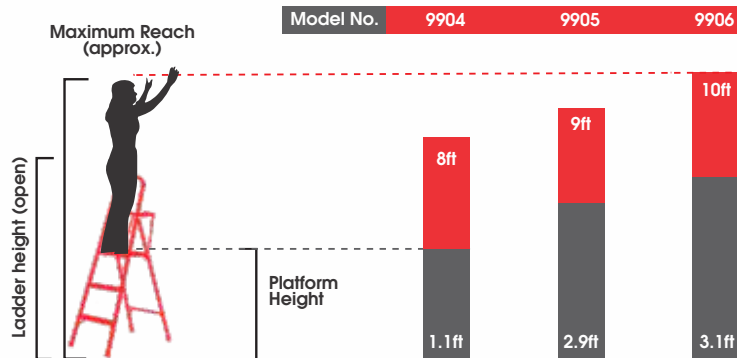

- Tubular construction, makes this ladder light weight and allows for compact storage
- Aluminium fold down utility tray for tools and paint accessories
- Large comfortable slip resistant platform
- Rubber slip resistant safety shoes
- Wide slip resistant serrated aluminium steps
- Above the knee level guardrail

9900 Series

200lbs Type III

Light Duty Aluminium Platform Ladder
Ideal for Home Use